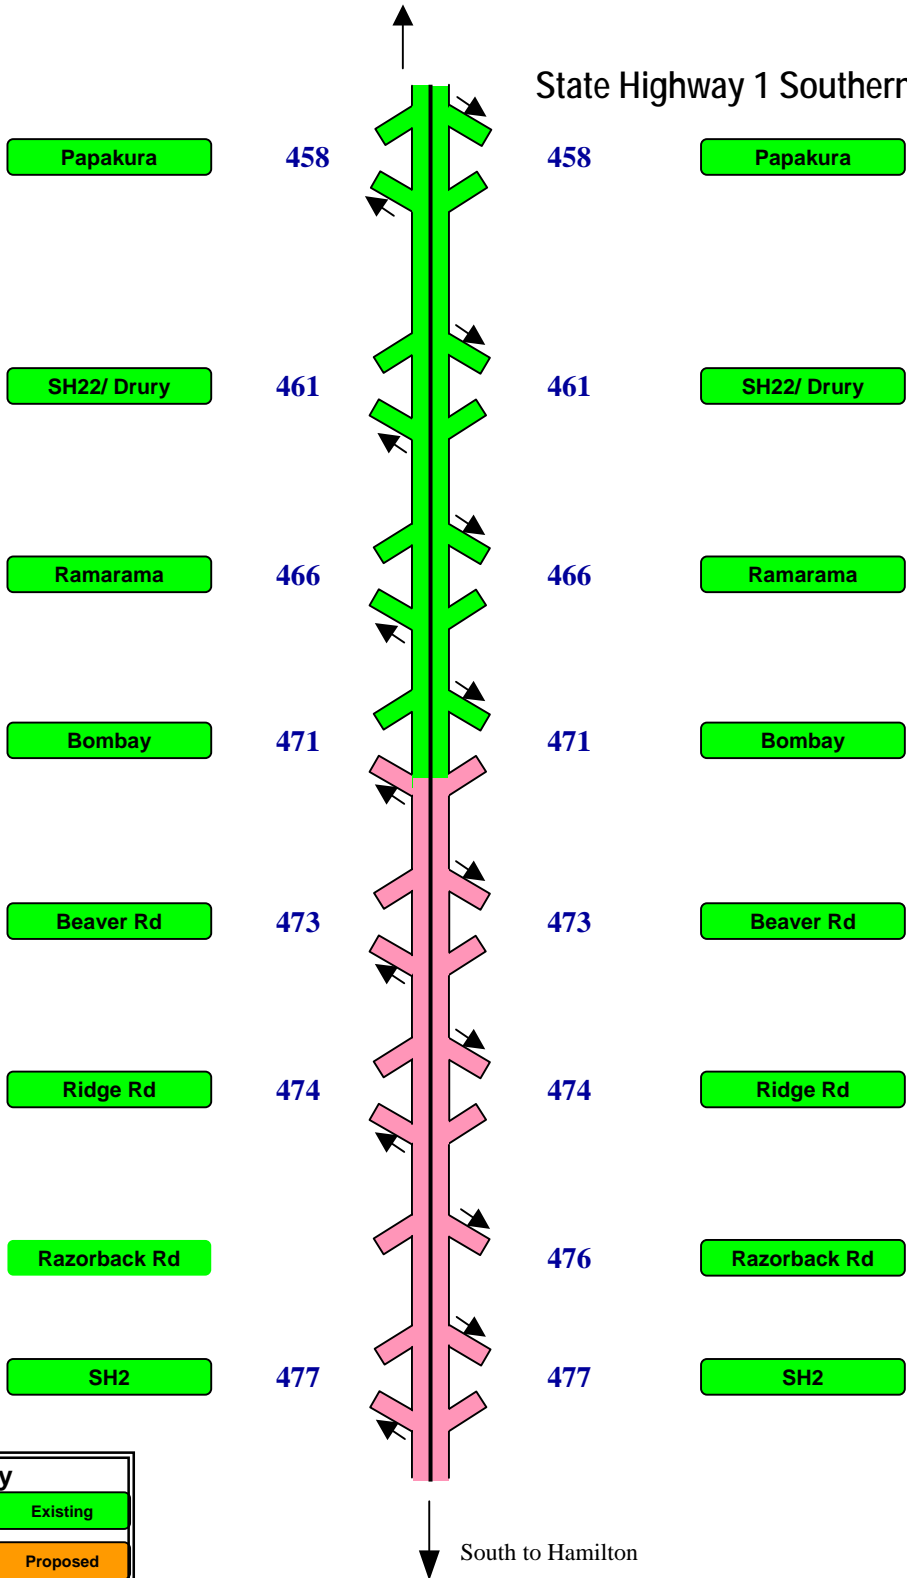

State Highway 1 Southern Motorway c

Key	
Off Ramp	Existing
On Ramp Only	Proposed
Capital Works	To be Removed
Exit Number	Expressway